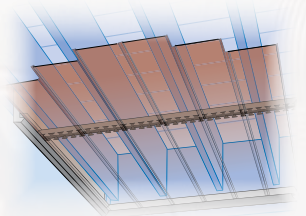

What is InsideOut?

A specially designed and pre-engineered ceiling system that transforms the unsightliness of the underside of your deck into a desirable outdoor living space.

Finish: Dark Mahogany