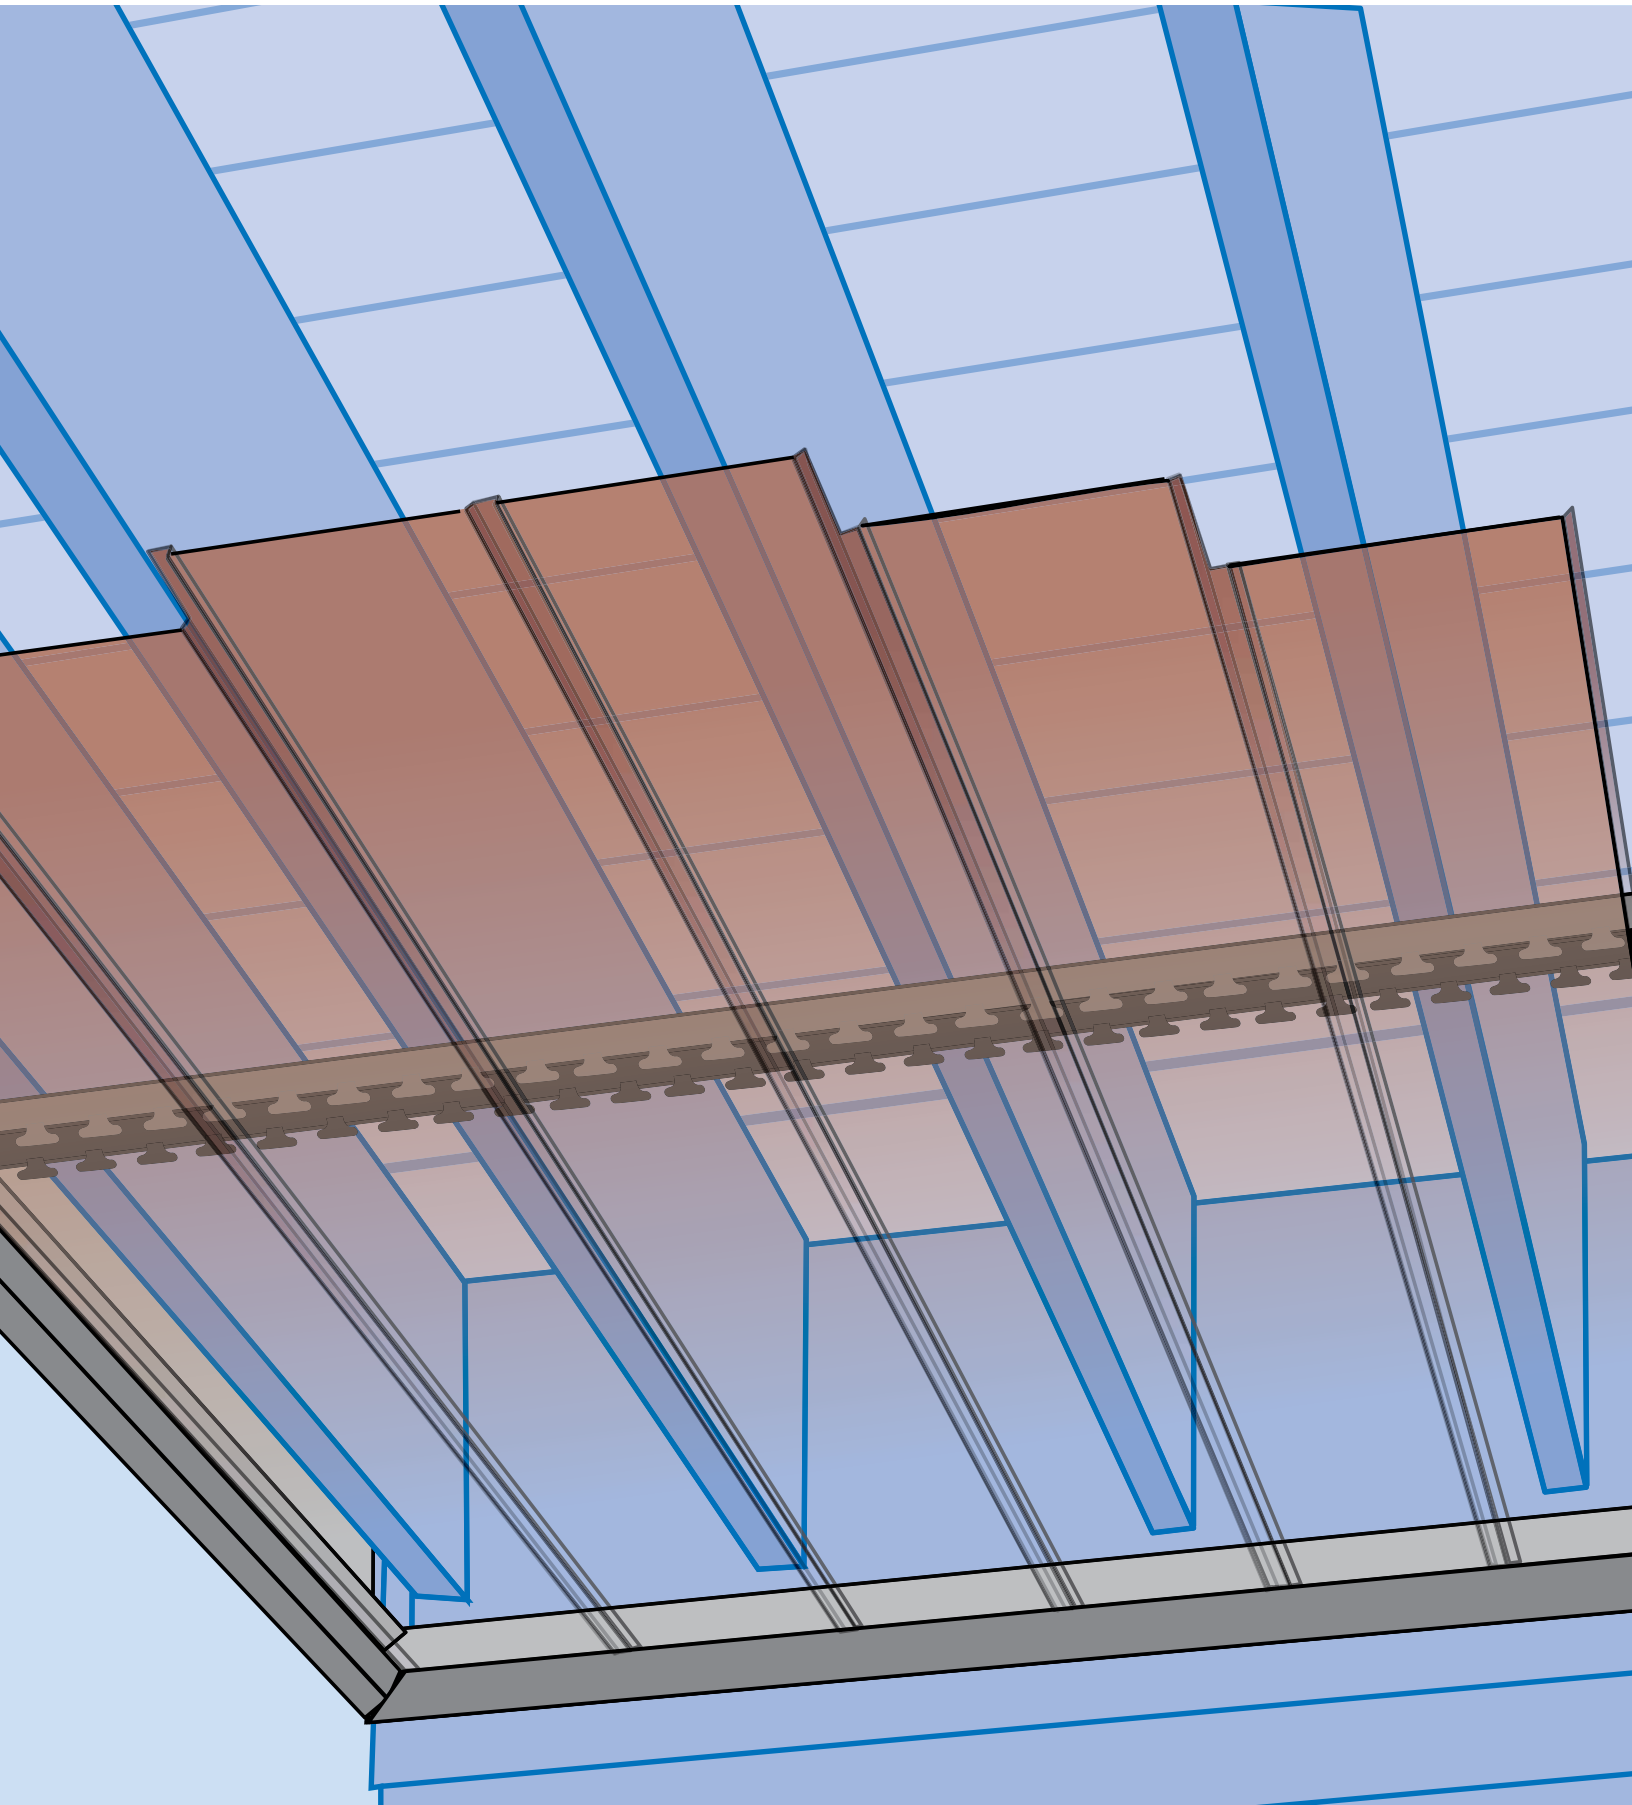

InsideOut[®] Underdeck Protection

What is InsideOut?

A specially designed and pre-engineered ceiling system that transforms the unsightliness of the underside of your deck into a desirable outdoor living space.

Components

Installation really is easy.

It's a simple system! Water carrying panels are hung from a specially designed bracket that holds the panels in place even in the harshest climates.

Carrier

Panels 10', 12', 14'
& 16' lengths