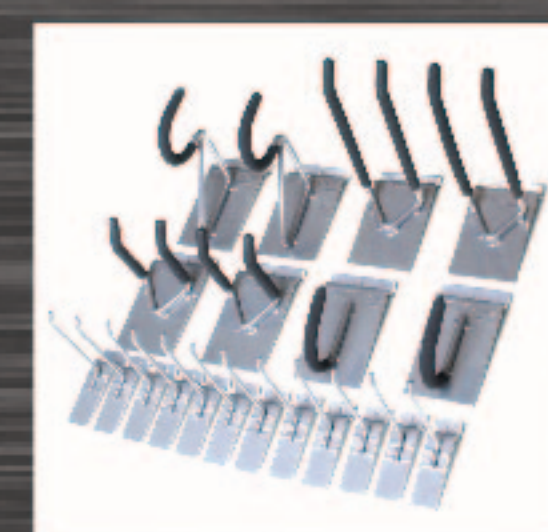

11004: Hook kit
12 x 10002, 2 x 10010
2 x 10011, 2 x 10016
2 x 10017